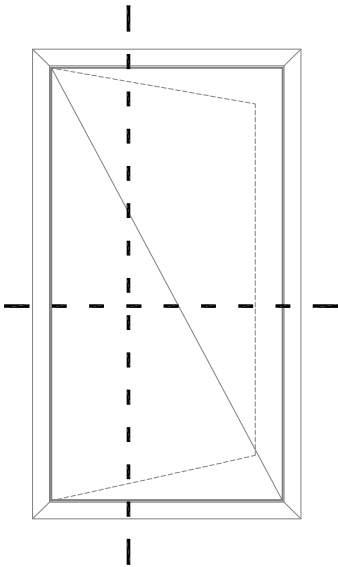

ICON 70-BV WINDOW & DOOR SYSTEM

ICON 70 BV system enables transparent sash view from outside by bonding the glass to the sash. It is a high-performance economic alternative system for hidden sash windows with its 70 mm frame depth.

It offers an innovative solution for inside opening doors and as Euro Groove, it can be used with all opening mechanisms.

It has a profile wall thickness between 1.6 mm and 2.0 mm, the system allows glass usage up to 32 mm thickness. The system has 70 mm frame depth and 79 mm sash depth.

ICON 70-BV WINDOW & DOOR SYSTEM

TECHNICAL SPECIFICATIONS

Frame Depth: 70 mm
Sash Depth: 79 mm
Glass Thickness: max 32 mm

WINDOWS

----- inward opening
————— outward opening

DOORS