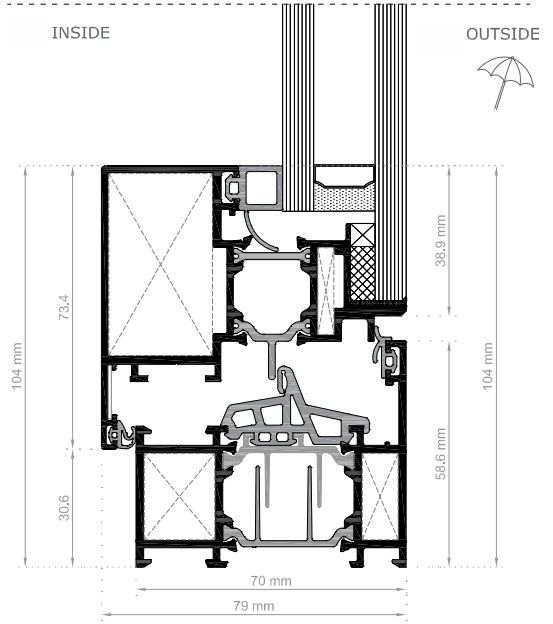

ICON 70-BV WINDOW & DOOR SYSTEM

ICON 70 BV system enables transparent sash view from outside by bonding the glass to the sash. It is a high-performance economic alternative system for hidden sash windows with its 70 mm frame depth.

It offers an innovative solution for inside opening doors and as Euro Groove, it can be used with all opening mechanisms.

It has a profile wall thickness between 1.6 mm and 2.0 mm, the system allows glass usage up to 32 mm thickness. The system has 70 mm frame depth and 79 mm sash depth.

ICON 70-BV WINDOW & DOOR SYSTEM

TECHNICAL SPECIFICATIONS

Frame Depth: 70 mm
Sash Depth: 79 mm
Glass Thickness: max 32 mm

WINDOWS

----- inward opening
————— outward opening

DOORS